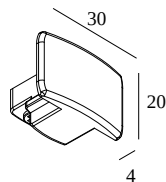

TRACK 1F ON END CAP

27600 0410 W

AVAILABLE IN

BLACK 27600 0410 B

WHITE 27600 0410 W

[View on website](#)

General info

	LOCATION	indoor
	WEIGHT (KG)	0.1

For detailed installation instructions, please consult the manual : [27600_XXXX_HAND.pdf](#)

WHERE USED

27600 0020 TRACK 1F ON 2m

27600 0030 TRACK 1F ON 3m

Notes: